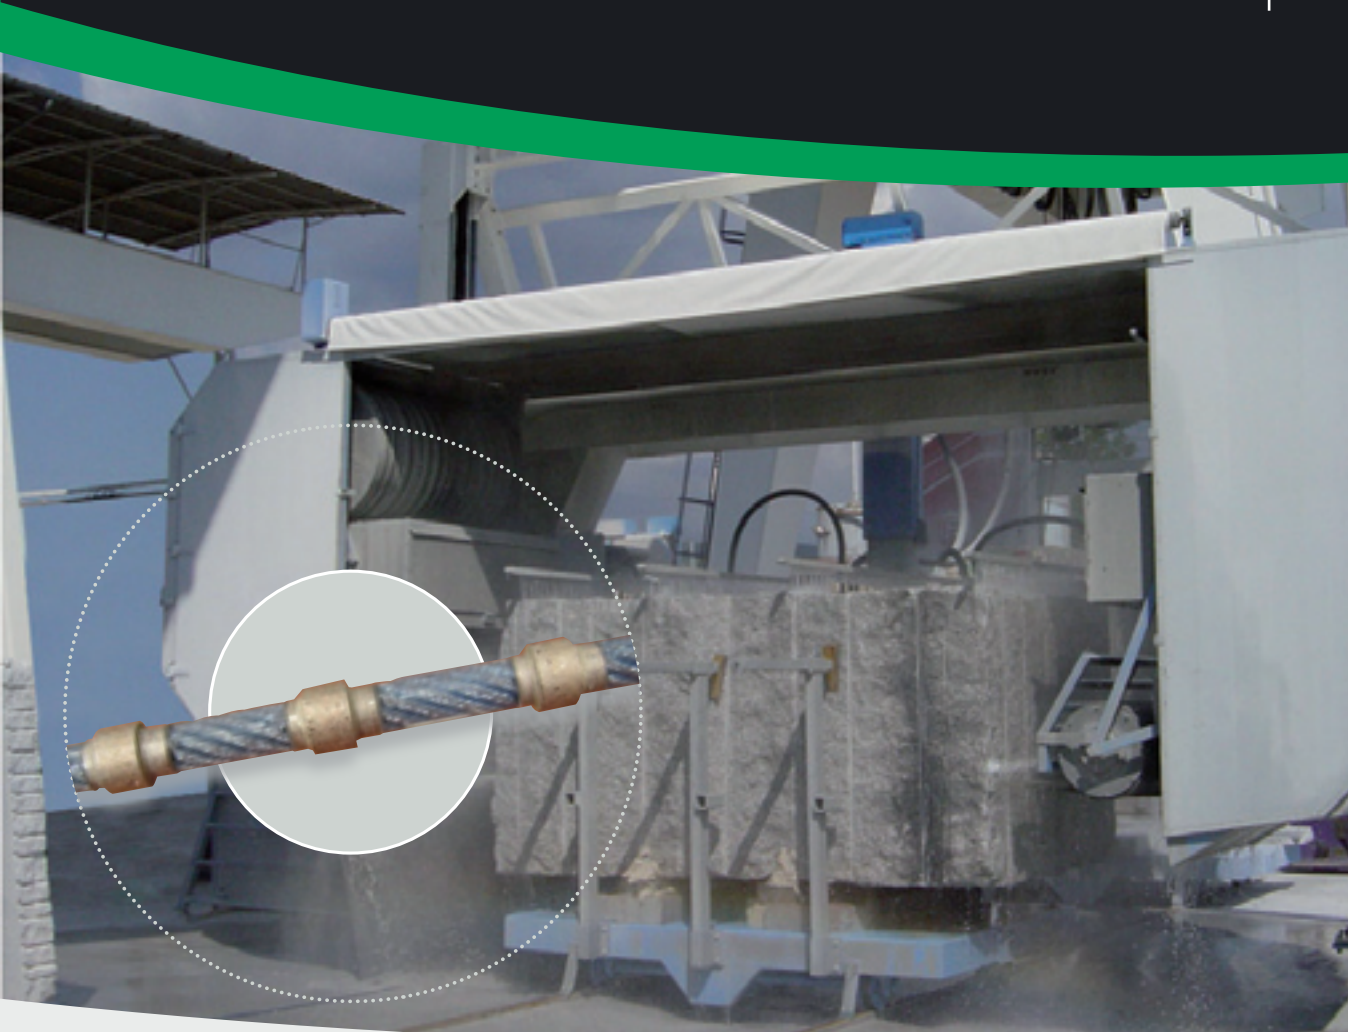

Diamond wire for Multiwire

High quality,
premium services

>>> *Wireflex Performer*

>>> *Wireflex Speed*

High performances range for universal needs

- **Wireflex Performer** the best balance between global costs and productivity
- **Wireflex Speed** fast cutting for high productivity level (product under development)

NEW Product

>>> Wireflex Performer

>>> Wireflex Speed

High product reliability for optimal processing

- High cutting quality (to save money and decrease polishing costs)
- Long life assembly (to insure one step used)
- Innovative socket design (for a high reliability level)