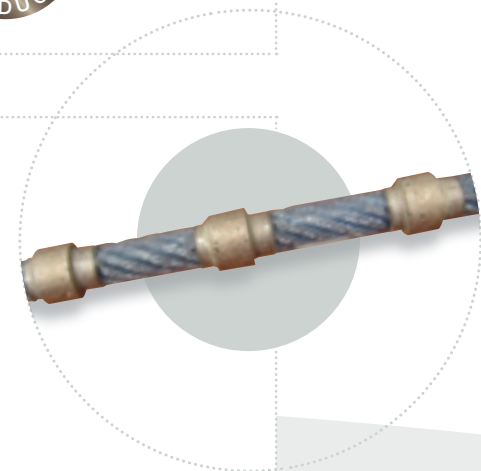

Diamond wire for Multiwire

High quality,
premium services

>>> *Wireflex Performer*

>>> *Wireflex Speed*

High performances range for universal needs

- **Wireflex Performer** the best balance between global costs and productivity
- **Wireflex Speed** fast cutting for high productivity level (product under development)

NEW Product

>>> Wireflex Performer

>>> Wireflex Speed

High product reliability for optimal processing

- High cutting quality (to save money and decrease polishing costs)
- Long life assembly (to insure one step used)
- Innovative socket design (for a high reliability level)

Granite

Range	Bead	Assembly	Benefits
Wireflex Performer	ZN01	Plastic	Best balance between global costs and productivity

Wires specifications Multiwire:

- Plastic assembly
- Wires are endless (close ring) or open
- 37 beads per meter